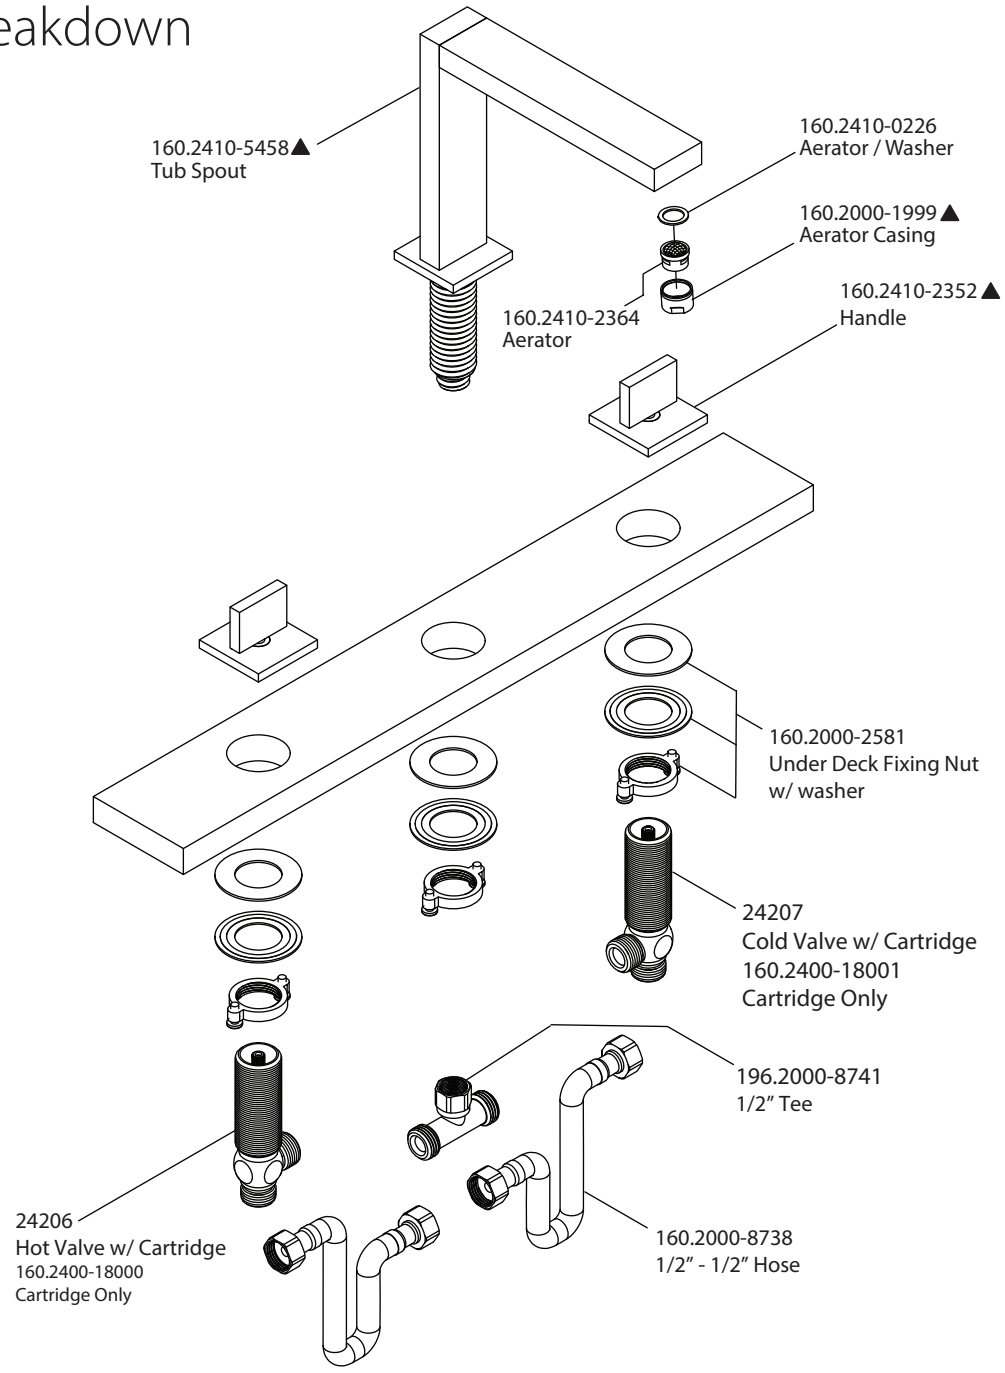

Product Parts Breakdown

isenberg
innovation+design

160.2410

Ver 2.58